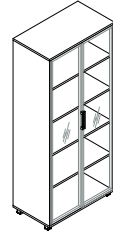

52-01-TUA-0015-080-B-00

80X45X185H'LIK CAM KAPAKLI DOLAP
80X45X185H CABINET WITH GLASS DOOR

L 80
W 45
H 185