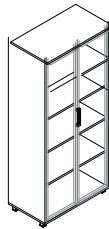

52-01-TUA-0019-080-B-00

80X45X185H'LIK PLEKSİ KAPAKLI DOLAP
80X45X150H CABINET WITH PLEXY DOOR

L 80
W 45
H 185